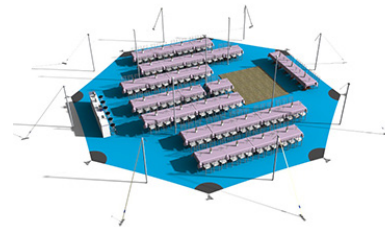

144 Seated (Rustic Trestle Tables)

Arachnid 8-Sided (20m)
Dandy Dura Matted Floor
Lighting (see notes)
16x16ft Wooden Dance Floor
8x16ft Stage
144x Chairs
18x 8x3ft Rustic Trestle Tables

£6,650
(Save £363)

£6,500
(Save £340)

Cross Back or Chiavari Chair
(£5,542 ex VAT)

Wooden Folding Chair
(£5,417 ex VAT)