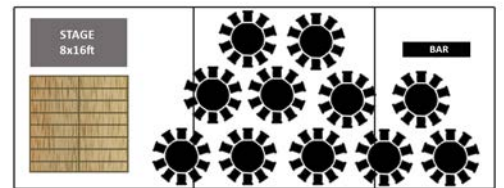

70 Seated + 10 Evening Guests (80)

2x 30x30ft Matrix joined

90 Seated + 20 Evening Guests (110)

2x 30x30ft + 1x 20x30ft Matrix joined

110 Seated + 30 Evening Guests (140)

NOTES:

- Choice of Cross Back¹, Chiavari Limewash², Wooden Folding³ or White Bistro Chair⁴
- We offer a complete service, please ask about all the extras
- Lighting includes festoon lights (sides + roof cross cables) and LED roof lights
- Each setup accommodates extra space for a bar
- A set of window and solid white walls are included
- Electrics not included - we need to know about your power options
- Package price subject to a delivery charge of £10 + VAT per mile (one way)*