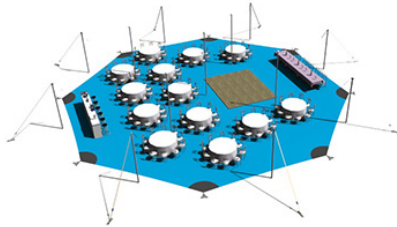

130 Seated (Round Tables)

Arachnid 8-Sided (20m)
Dandy Dura Matted Floor
Lighting (see notes)
16x16ft Wooden Dance Floor
8x16ft Stage
130x Chairs
13x 5ft6 Round Tables

£6,250
(Save £309)

£6,150
(Save £253)

Cross Back or Chiavari Chair
(£5,208 ex VAT)

Wooden Folding Chair
(£5,125 ex VAT)

144 Seated (Rustic Trestle Tables)

Arachnid 8-Sided (20m)
Dandy Dura Matted Floor
Lighting (see notes)
16x16ft Wooden Dance Floor
8x16ft Stage
144x Chairs
18x 8x3ft Rustic Trestle Tables

£6,650
(Save £363)

£6,500
(Save £340)

Cross Back or Chiavari Chair
(£5,542 ex VAT)

Wooden Folding Chair
(£5,417 ex VAT)

For either setup we recommend up to 150 with evening guests

NOTES:

- Choice of Cross Back¹, Chiavari Limewash² or Wooden Folding Chair³
- A set of window and solid chino walls are included
- Table linen NOT needed for the rustic trestle table
- Each setup accommodates extra space for a bar + serving tables
- Lighting includes Festoon interior roof lights + Festoon exterior pole lights (240v)
- Electrics not included - we need to know about your power options
- We offer a complete service, please ask about all the extras
- Package price subject to a delivery charge of £10 + VAT per mile (one way)*

* Delivery charge up to 50 miles from TQ12 5UQ
For enquiries further away, a personalised delivery charge will be added to your quote.

ADD ON:

- Catering Tent £600 (£500 ex VAT)
- 20x20ft Matrix + Matted Floor + Light
- 6x 6ft Trestle Tables
- Can not be joined
  (Save £180 inc VAT only available when a package is booked)
- King Pole Lights £132 (£110 ex VAT)
- Colour Changing LED Battery (10hr charge)
- Add extra light to the inside of the Arachnid