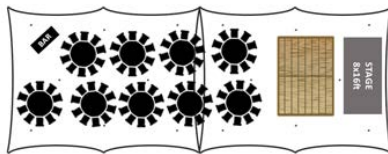

90 Seated + 20 Evening Guests (110)