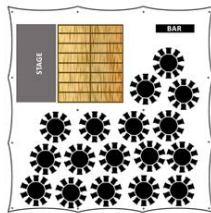

170 Seated

Poleadion 60x60ft (18x18m)
Dandy Dura Matted Floor
Lighting (see notes)
16x24' Wooden Dance Floor
8x20ft Stage
170x Chairs
17x 5'6 Round Tables

£7,500
(Save £359)

£7,250
(Save £405)

£6,900
(Save £347)

Cross Back or Chiavari Chair
(£6,250 ex VAT)

Wooden Folding Chair
(£6,042 ex VAT)

White Bistro Chair
(£5,750 ex VAT)

250 Seated

Poleadion 60x80ft (18x24m)
Dandy Dura Matted Floor
Lighting (see notes)
24x24' Wooden Dance Floor
12x24ft Stage
250x Chairs
25x 5'6 Round Tables

£9,450
(Save £510)

£9,200
(Save £460)

£8,650
(Save £410)

Cross Back or Chiavari Chair
(£7,875 ex VAT)

Wooden Folding Chair
(£7,666 ex VAT)

White Bistro Chair
(£7,208 ex VAT)

NOTES:

- Choice of Cross Back¹, Chiavari Limewash², Wooden Folding³ or White Bistro Chair⁴
- We offer a complete service, please ask about all the extras
- Lighting includes festoon lights and dimmable king pole lights
- Each setup accommodates extra space for a bar
- A set of window and solid white walls are included
- Electrics not included - we need to know about your power options
- Package price subject to a delivery charge of £10 + VAT per mile (one way)*

* Delivery charge up to 50 miles from TQ12 5UQ
For enquiries further away, a personalised delivery charge will be added to your quote.

ADD ON:

- Catering Tent £600 (£500 ex VAT)
- 20x20ft Matrix + Matted Floor + Light
- 6x 6ft Trestle Tables
- Can be joined
  (Save £180 inc VAT only available when a package is booked)
- Catering + Entrance Tent £1,050 (£875 ex VAT)
- Another 20x20ft Matrix + Matted Floor + Light
  (Save £396 inc VAT only available when a package is booked)

WE'VE GOT YOU COVERED
Cornwall, Devon, Dorset and Somerset