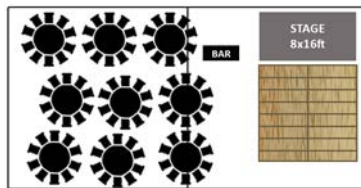

70 Seated + 10 Evening Guests (80)

2x 30x30ft Matrix joined

90 Seated + 20 Evening Guests (110)

2x 30x30ft + 1x 20x30ft Matrix joined

110 Seated + 30 Evening Guests (140)

NOTES:

- Choice of Cross Back¹, Chiavari Limewash², Wooden Folding³ or White Bistro Chair⁴
- We offer a complete service, please ask about all the extras
- Lighting includes festoon lights (sides + roof cross cables) and LED roof lights
- Each setup accommodates extra space for a bar
- A set of window and solid white walls are included
- Electrics not included - we need to know about your power options
- Package price subject to a delivery charge of £10 + VAT per mile (one way)*