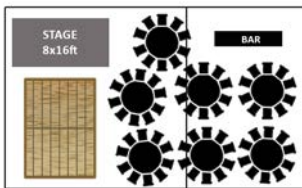

70 Seated + 10 Evening Guests (80)

2x 30x30ft Matrix joined

90 Seated + 20 Evening Guests (110)

2x 30x30ft + 1x 20x30ft Matrix joined

110 Seated + 30 Evening Guests (140)

NOTES:

- Choice of Cross Back¹, Chiavari Limewash², Wooden Folding³ or White Bistro Chair⁴
- We offer a complete service, please ask about all the extras
- Lighting includes festoon lights (sides + roof cross cables) and LED roof lights
- Each setup accommodates extra space for a bar
- A set of window and solid white walls are included
- Electrics not included - we need to know about your power options
- Package price subject to a delivery charge of £10 + VAT per mile (one way)*