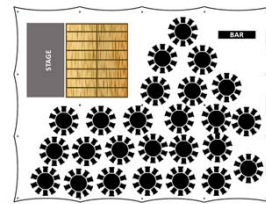

£9,450
(Save £510)

£9,200
(Save £460)

£8,650
(Save £410)

Cross Back or Chiavari Chair
(£7,875 ex VAT)

Wooden Folding Chair
(£7,666 ex VAT)

White Bistro Chair
(£7,208 ex VAT)

250 Seated + 100 Evening Guests (350)