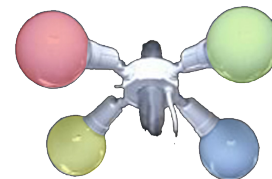

Matrix LED Roof Light

Positioned in the centre of the marquee the LED roof light is RGB colour changing. Supplied with a remote control the light is not as bright and ideal for parties. We recommend adding Festoon Lights around the sides of the Matrix to complement these lights.