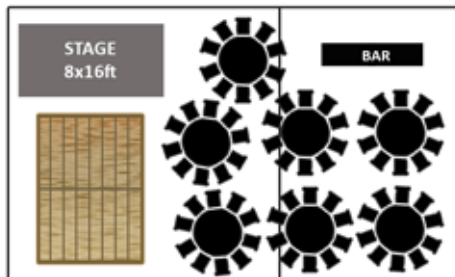

70 Seated

- 70 guests on 5'6 round tables
- 12x16ft Dance Floor
- 8x16ft Stage (Band)
- Space for Bar or Serving Tables

Matrix 30x50ft or 9x15m
1x M30 + 1xM23