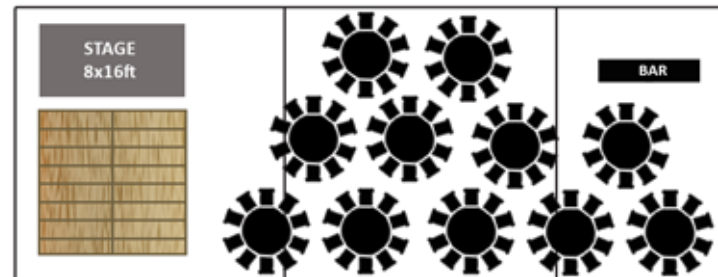

Matrix

Size:	ID:	Seated:	Standing:
20x20ft (6x6m)	M20	30	40
20x30ft (6x9m)	M23	50	60
30x30ft (9x9m)	M30	70	80

Type: Clear Span | Colour: White | Modular: Yes

www.devonpartymarquees.co.uk

With its recognisable smooth peak, the **Matrix** is our only clear span marquee. Available in three sizes, the Matrix combines traditional tent design with modern innovation, creating an architecturally impressive, yet fully functional, structure system. Because of its versatility, the Matrix is an ideal choice for a wide range of event applications. From entrance porches, to catering tents, market stalls or eye-catching hospitality, this type of marquee will impress whatever the event.

This is not a raised floor, it follows the contours of the ground. The site must flat and level to install.

Most events will use a matted floor.

01803 814315 • 07766 480313
www.devonpartymarquees.co.uk

70 Seated

- 70 guests on 5'6 round tables
- 12x16ft Dance Floor
- 8x16ft Stage (Band)
- Space for Bar or Serving Tables

Matrix 30x50ft or 9x15m
 1x M30 + 1xM23

110 Seated

- 110 guests on 5'6 round tables
- 16x16ft Dance Floor
- 8x16ft Stage (Band)
- Space for Bar or Serving Tables

Matrix 30x80ft or 9x24m
 1x M23 + 2x M30

90 Seated

- 90 guests on 5'6 round tables
- 16x16ft Dance Floor
- 8x16ft Stage (Band)
- Space for Bar or Serving Tables

Matrix 30x60ft or 9x18m
 2x M30