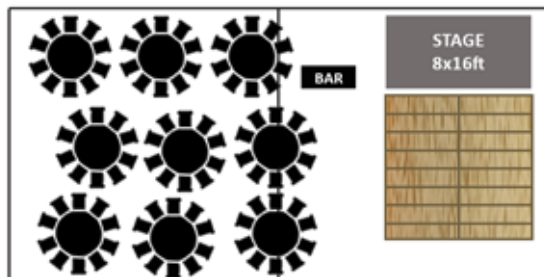

Matrix

Size:	ID:	Seated:	Standing:
20x20ft (6x6m)	M20	30	40
20x30ft (6x9m)	M23	50	60
30x30ft (9x9m)	M30	70	80

Type: Clear Span | Colour: White | Modular: Yes

www.devonpartymarquees.co.uk

With its recognisable smooth peak, the **Matrix** is our only clear span marquee. Available in three sizes, the Matrix combines traditional tent design with modern innovation, creating an architecturally impressive, yet fully functional, structure system. Because of its versatility, the Matrix is an ideal choice for a wide range of event applications. From entrance porches, to catering tents, market stalls or eye-catching hospitality, this type of marquee will impress whatever the event.

- 70 guests on 5'6 round tables
- 12x16ft Dance Floor
- 8x16ft Stage (Band)
- Space for Bar or Serving Tables

Matrix 30x50ft or 9x15m
 1x M30 + 1xM23

110 Seated

- 110 guests on 5'6 round tables
- 16x16ft Dance Floor
- 8x16ft Stage (Band)
- Space for Bar or Serving Tables

Matrix 30x80ft or 9x24m
 1x M23 + 2x M30

90 Seated

- 90 guests on 5'6 round tables
- 16x16ft Dance Floor
- 8x16ft Stage (Band)
- Space for Bar or Serving Tables

Matrix 30x60ft or 9x18m
 2x M30