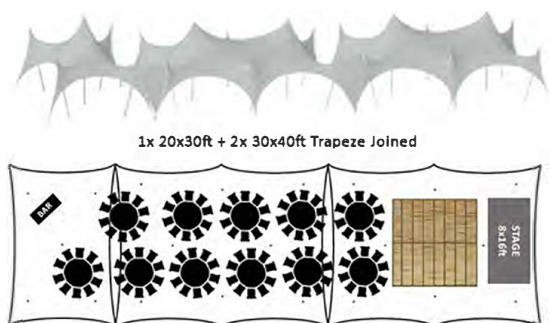

**£2,760 + VAT** (£3,312 inc VAT)

**110 Seated**

- Trapeze 30x100ft (9x30m)
- Matted Floor
- Lighting (see notes)
- 16x16' Wooden Dance Floor
- 110x Chairs (see notes)
- 11x 5'6 Round Tables

**£3,570 + VAT** (£4,284 inc VAT)

**130 Seated**

- Trapeze 30x120ft (9x36m)
- Matted Floor
- Lighting (see notes)
- 16x16' Wooden Dance Floor
- 130x Chairs (see notes)
- 13x 5'6 Round Tables

**£4,090 + VAT** (£4,908 inc VAT)

**NOTES:**

- Package price subject to a delivery charge of £6 + VAT per mile (one way)
- Choice of Chiavari Limewash or Cross Back Chair
- We offer a complete service, please ask about all the extras
- Lighting includes fairy lights (side arches) and dimmable PAR38 up lighters
- Trapeze are modular and can be joined in various ways
- 140 Setup shown is the popular L Shape design (can be 30x120ft)
- Each setup accommodates extra space for a bar
- A set of window and solid white walls are included 50:50
- Electrics not included - we need to know about your power options