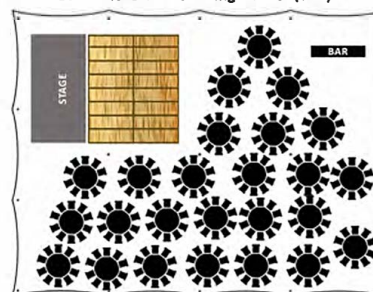

### 170 Seated

- Poleadion 60x60ft (18x18m)
- Matted Floor
- Lighting (see notes)
- 20x24' Wooden Dance Floor
- 170x Chairs (see notes)
- 17x 5'6 Round Tables

£5,295 + VAT (£6,354 inc VAT)

170 Seated + 30 Evening Guests (200)

### 250 Seated

- Poleadion 60x80ft (18x24m)
- Matted Floor
- Lighting (see notes)
- 20x24' Wooden Dance Floor
- 250x Chairs (see notes)
- 25x 5'6 Round Tables

£7,100 + VAT (£8,520 inc VAT)

250 Seated + 50 Evening Guests (300)