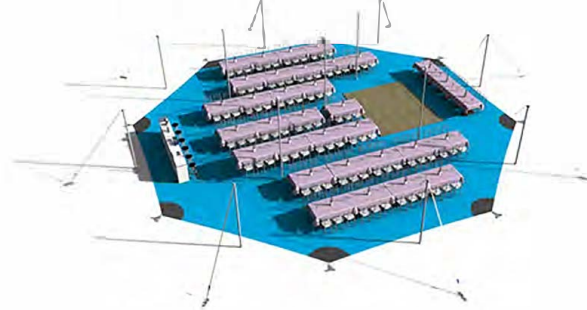

144 Seated (Rustic Trestle Tables)

- Arachnid 66 ft ø (20m) Stretch Tent
- Dandy Dura Matted Floor
- Festoon Lighting
- 8x LED Colour Uplighters
- 16x16' Wooden Dance Floor
- 144x Chairs (see notes)
- 18x 8x3ft Rustic Trestle Tables (see notes)

£4,580 + VAT (£5,496 inc VAT)