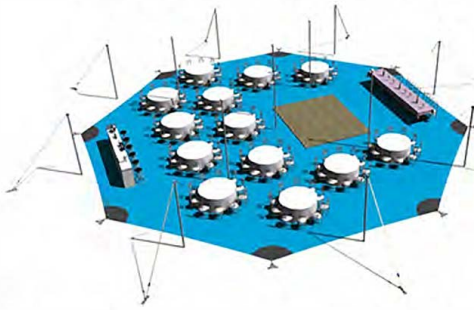

130 Seated (Round Tables)

- Arachnid 66 ft ø (20m) Stretch Tent
- Dandy Dura Matted Floor
- Festoon Lighting
- 8x LED Colour Uplighters
- 16x16' Wooden Dance Floor
- 130x Chairs (see notes)
- 13x 5'6 Round Tables

£4,280 + VAT (£5,136 inc VAT)