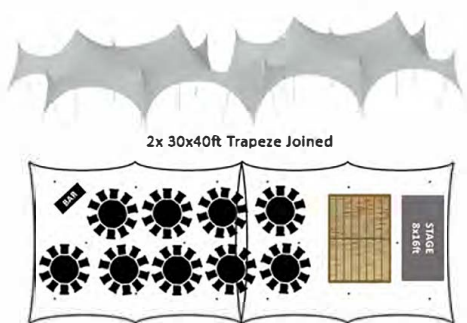

90 Seated

- Trapeze 30x80ft (9x24m)
- Matted Floor
- Lighting (see notes)
- 12x16' Wooden Dance Floor
- 90x Chairs (see notes)
- 9x 5'6 Round Tables

£2,760 + VAT (£3,312 inc VAT)

110 Seated

- Trapeze 30x100ft (9x30m)
- Matted Floor
- Lighting (see notes)
- 16x16' Wooden Dance Floor
- 110x Chairs (see notes)
- 11x 5'6 Round Tables

£3,570 + VAT (£4,284 inc VAT)

130 Seated

- Trapeze 30x120ft (9x36m)
- Matted Floor
- Lighting (see notes)
- 16x16' Wooden Dance Floor
- 130x Chairs (see notes)
- 13x 5'6 Round Tables

£4,090 + VAT (£4,908 inc VAT)

NOTES:

- Package price subject to a delivery charge of £6 + VAT per mile (one way)
- Choice of Chiavari Limewash or Cross Back Chair
- We offer a complete service, please ask about all the extras
- Lighting includes fairy lights (side arches) and dimmable PAR38 up lighters
- Trapeze are modular and can be joined in various ways
- 140 Setup shown is the popular L Shape design (can be 30x120ft)
- Each setup accommodates extra space for a bar
- A set of window and solid white walls are included 50:50
- Electrics not included - we need to know about your power options

ADD ON:

- Catering Tent £450 + VAT
- 20x20ft Matrix + Matted Floor + Light
- Can not be joined
- 8x16ft Stage £160 + VAT