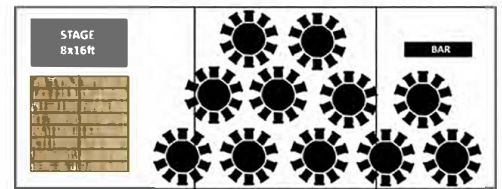

### 70 Seated

- Matrix 30x50ft (9x15m)
- Matted Floor
- Lighting (see notes)
- 12x16' Wooden Dance Floor
- 70x Chairs (see notes)
- 7x 5'6 Round Tables

£2,170 + VAT (£2,604 inc VAT)

1x 30x30ft + 1x 20x30ft Matrix Joined

### 90 Seated

- Matrix 30x60ft (9x18m)
- Matted Floor
- Lighting (see notes)
- 16x16' Wooden Dance Floor
- 90x Chairs (see notes)
- 9x 5'6 Round Tables

£2,670 + VAT (£3,204 inc VAT)

2x 30x30ft Matrix Joined

### 110 Seated

- Matrix 30x80ft (9x24m)
- Matted Floor
- Lighting (see notes)
- 16x16' Wooden Dance Floor
- 110x Chairs (see notes)
- 11x 5'6 Round Tables

£3,420 + VAT (£4,104 inc VAT)

2x 30x30ft + 1x 20x30ft Matrix Joined