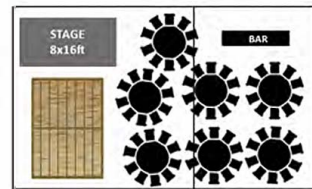

**130 Seated**

- Trapeze 30x120ft (9x36m)
- Matted Floor
- Lighting (see notes)
- 16x16' Wooden Dance Floor
- 130x Chairs (see notes)
- 13x 5'6 Round Tables

**£4,090 + VAT** (£4,908 inc VAT)

**NOTES:**

- Package price subject to a delivery charge of £6 + VAT per mile (one way)
- Choice of Chiavari Limewash or Cross Back Chair
- We offer a complete service, please ask about all the extras
- Lighting includes fairy lights (side arches) and dimmable PAR38 up lighters
- Trapeze are modular and can be joined in various ways
- 140 Setup shown is the popular L Shape design (can be 30x120ft)
- Each setup accommodates extra space for a bar
- A set of window and solid white walls are included 50:50
- Electrics not included - we need to know about your power options

**ADD ON:**

- Catering Tent £450 + VAT
- 20x20ft Matrix + Matted Floor + Light
- Can not be joined
- 8x16ft Stage £160 + VAT

30x60ft Matrix

### 70 Seated

- Matrix 30x50ft (9x15m)
- Matted Floor
- Lighting (see notes)
- 12x16' Wooden Dance Floor
- 70x Chairs (see notes)
- 7x 5'6 Round Tables

£2,170 + VAT (£2,604 inc VAT)

1x 30x30ft + 1x 20x30ft Matrix Joined