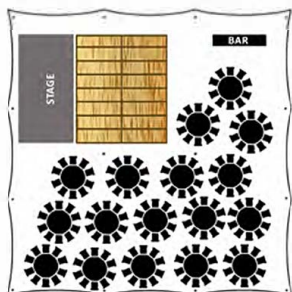

60x60ft Poleadion

### 170 Seated

- Poleadion 60x60ft (18x18m)
- Matted Floor
- Lighting (see notes)
- 20x24' Wooden Dance Floor
- 170x Chairs (see notes)
- 17x 5'6 Round Tables

£5,295 + VAT (£6,354 inc VAT)

170 Seated + 30 Evening Guests (200)

### 250 Seated

- Poleadion 60x80ft (18x24m)
- Matted Floor
- Lighting (see notes)
- 20x24' Wooden Dance Floor
- 250x Chairs (see notes)
- 25x 5'6 Round Tables

£7,100 + VAT (£8,520 inc VAT)

250 Seated + 50 Evening Guests (300)