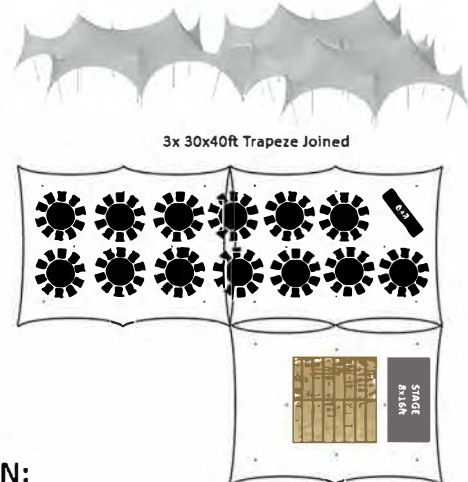

**£2,760 + VAT** (£3,312 inc VAT)

**110 Seated**

- Trapeze 30x100ft (9x30m)
- Matted Floor
- Lighting (see notes)
- 16x16' Wooden Dance Floor
- 110x Chairs (see notes)
- 11x 5'6 Round Tables

**£3,570 + VAT** (£4,284 inc VAT)

**130 Seated**

- Trapeze 30x120ft (9x36m)
- Matted Floor
- Lighting (see notes)
- 16x16' Wooden Dance Floor
- 130x Chairs (see notes)
- 13x 5'6 Round Tables

**£4,090 + VAT** (£4,908 inc VAT)

**NOTES:**

- Package price subject to a delivery charge of £6 + VAT per mile (one way)
- Choice of Chiavari Limewash or Cross Back Chair
- We offer a complete service, please ask about all the extras
- Lighting includes fairy lights (side arches) and dimmable PAR38 up lighters
- Trapeze are modular and can be joined in various ways
- 140 Setup shown is the popular L Shape design (can be 30x120ft)
- Each setup accommodates extra space for a bar
- A set of window and solid white walls are included 50:50
- Electrics not included - we need to know about your power options