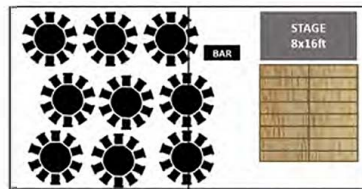

### 70 Seated

- Matrix 30x50ft (9x15m)
- Matted Floor
- Lighting (see notes)
- 12x16' Wooden Dance Floor
- 70x Chairs (see notes)
- 7x 5'6 Round Tables

£2,170 + VAT (£2,604 inc VAT)

1x 30x30ft + 1x 20x30ft Matrix Joined

### 90 Seated

- Matrix 30x60ft (9x18m)
- Matted Floor
- Lighting (see notes)
- 16x16' Wooden Dance Floor
- 90x Chairs (see notes)
- 9x 5'6 Round Tables

£2,670 + VAT (£3,204 inc VAT)

2x 30x30ft Matrix Joined