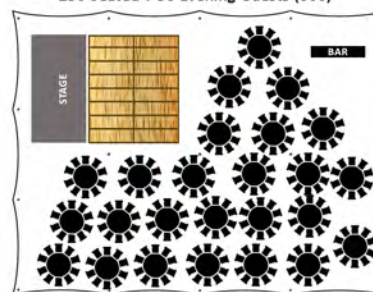

60x60ft Poleadion

170 Seated

- Poleadion 60x60ft (18x18m)
- Matted Floor
- Lighting (see notes)
- 20x24' Wooden Dance Floor
- 170x Chairs (see notes)
- 17x 5'6 Round Tables

£5,295 + VAT (£6,354 inc VAT)

170 Seated + 30 Evening Guests (200)

250 Seated

- Poleadion 60x80ft (18x24m)
- Matted Floor
- Lighting (see notes)
- 20x24' Wooden Dance Floor
- 250x Chairs (see notes)
- 25x 5'6 Round Tables

£7,100 + VAT (£8,520 inc VAT)

250 Seated + 50 Evening Guests (300)