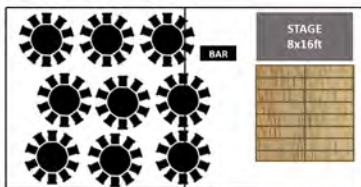

£2,170 + VAT (£2,604 inc VAT)

1x 30x30ft + 1x 20x30ft Matrix joined

90 Seated

- Matrix 30x60ft (9x18m)
- Matted Floor
- Lighting (see notes)
- 16x16' Wooden Dance Floor
- 90x Chairs (see notes)
- 9x 5'6 Round Tables

£2,670 + VAT (£3,204 inc VAT)

2x 30x30ft Matrix joined

110 Seated

- Matrix 30x80ft (9x24m)
- Matted Floor
- Lighting (see notes)
- 16x16' Wooden Dance Floor
- 110x Chairs (see notes)
- 11x 5'6 Round Tables