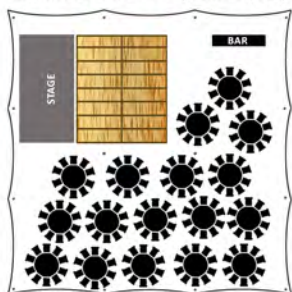

60x60ft Poleadion

170 Seated

- Poleadion 60x60ft (18x18m)
- Matted Floor
- Lighting (see notes)
- 20x24' Wooden Dance Floor
- 170x Chairs (see notes)
- 17x 5'6 Round Tables

£5,295 + VAT (£6,354 inc VAT)

170 Seated + 30 Evening Guests (200)

250 Seated

- Poleadion 60x80ft (18x24m)
- Matted Floor
- Lighting (see notes)
- 20x24' Wooden Dance Floor
- 250x Chairs (see notes)
- 25x 5'6 Round Tables

£7,100 + VAT (£8,520 inc VAT)

250 Seated + 50 Evening Guests (300)