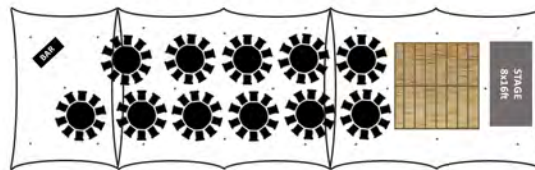

130 Seated

- Trapeze 30x120ft (9x36m)
- Matted Floor
- Lighting (see notes)
- 16x16' Wooden Dance Floor
- 130x Chairs (see notes)
- 13x 5'6 Round Tables

£4,090 + VAT (£4,908 inc VAT)

2x 30x40ft Trapeze Joined

1x 20x30ft + 2x 30x40ft Trapeze Joined

3x 30x40ft Trapeze Joined

NOTES:

- Package price subject to a delivery charge of £7 + VAT per mile (one way)
- Choice of Chiavari Limewash or Cross Back Chair
- We offer a complete service, please ask about all the extras
- Lighting includes fairy lights (side arches) and dimmable PAR38 up lighters
- Trapeze are modular and can be joined in various ways
- 140 Setup shown is the popular L Shape design (can be 30x120ft)
- Each setup accommodates extra space for a bar
- A set of window and solid white walls are included 50:50
- Electrics not included - we need to know about your power options