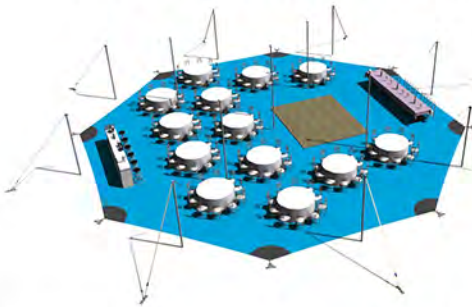

130 Seated (Round Tables)

- Arachnid 66 ft ø (20m) Stretch Tent
- Dandy Dura Matted Floor
- Festoon Lighting
- 8x LED Colour Uplighters
- 16x16' Wooden Dance Floor
- 130x Chairs (see notes)
- 13x 5'6 Round Tables

£4,280 + VAT (£5,136 inc VAT)