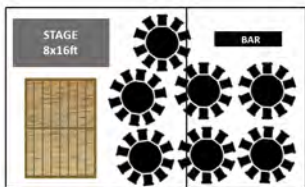

1x 20x30ft + 2x 30x40ft Trapeze Joined

3x 30x40ft Trapeze Joined

NOTES:

- Package price subject to a delivery charge of £7 + VAT per mile (one way)
- Choice of Chiavari Limewash or Cross Back Chair
- We offer a complete service, please ask about all the extras
- Lighting includes fairy lights (side arches) and dimmable PAR38 up lighters
- Trapeze are modular and can be joined in various ways
- 140 Setup shown is the popular L Shape design (can be 30x120ft)
- Each setup accommodates extra space for a bar
- A set of window and solid white walls are included 50:50
- Electrics not included - we need to know about your power options

ADD ON:

- Catering Tent £450 + VAT
- 20x20ft Matrix + Matted Floor + Light
- Can not be joined
- 8x16ft Stage £160 + VAT

30x60ft Matrix

70 Seated

- Matrix 30x50ft (9x15m)
- Matted Floor
- Lighting (see notes)
- 12x16' Wooden Dance Floor
- 70x Chairs (see notes)
- 7x 5'6 Round Tables

£2,170 + VAT (£2,604 inc VAT)

1x 30x30ft + 1x 20x30ft Matrix joined

90 Seated

- Matrix 30x60ft (9x18m)
- Matted Floor
- Lighting (see notes)
- 16x16' Wooden Dance Floor
- 90x Chairs (see notes)
- 9x 5'6 Round Tables