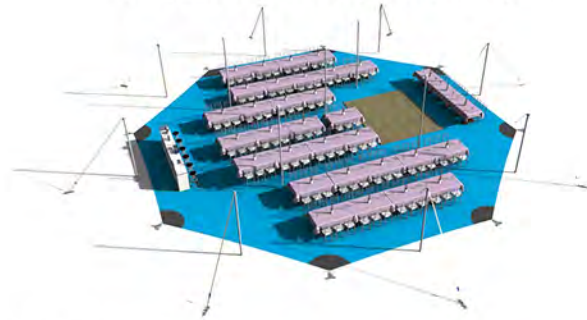

144 Seated (Rustic Trestle Tables)

- Arachnid 66 ft ø (20m) Stretch Tent
- Dandy Dura Matted Floor
- Festoon Lighting
- 8x LED Colour Uplighters
- 16x16' Wooden Dance Floor
- 144x Chairs (see notes)
- 18x 8x3ft Rustic Trestle Tables (see notes)

£4,580 + VAT (£5,496 inc VAT)