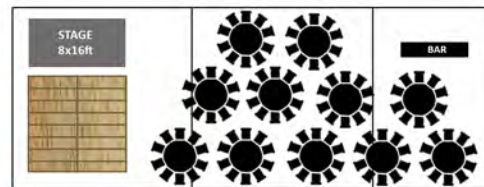

£2,170 + VAT (£2,604 inc VAT)

1x 30x30ft + 1x 20x30ft Matrix joined

90 Seated

- Matrix 30x60ft (9x18m)
- Matted Floor
- Lighting (see notes)
- 16x16' Wooden Dance Floor
- 90x Chairs (see notes)
- 9x 5'6 Round Tables

£2,670 + VAT (£3,204 inc VAT)

2x 30x30ft Matrix joined

110 Seated

- Matrix 30x80ft (9x24m)
- Matted Floor
- Lighting (see notes)
- 16x16' Wooden Dance Floor
- 110x Chairs (see notes)
- 11x 5'6 Round Tables

£3,420 + VAT (£4,104 inc VAT)

2x 30x30ft + 1x 20x30ft Matrix joined

NOTES:

- Package price subject to a delivery charge of £7 + VAT per mile (one way)
- Choice of Chiavari Limewash or Cross Back Chair ❖
- We offer a complete service, please ask about all the extras
- Lighting includes festoon lights (sides + roof cross cables) and LED roof lights
- Each setup accommodates extra space for a bar
- A set of window and solid white walls are included 50:50
- Electrics not included - we need to know about your power options