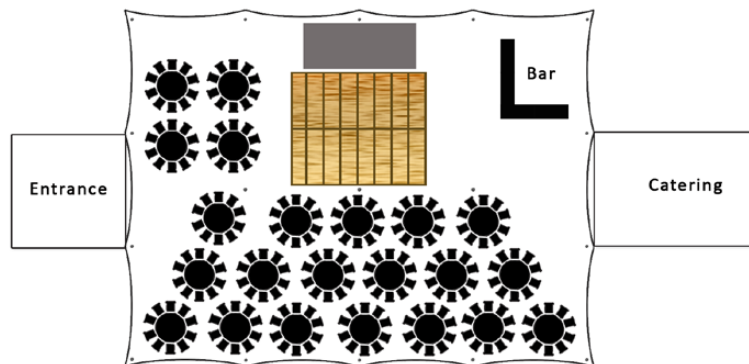

Poleadion

Size:	ID:	Seats:	Standing:
60x60ft (18x18m)	P60	300	450
60x80ft (18x24m)	P80	400	600

Type: Traditional | Colour: White | Modular: No

www.devonpartymarquees.co.uk

The Poleadion is a grand open space, ideal for staging large events. Its superior quality in both design and strength will shield your event from all but the worst of the British weather. With the addition of the Matrix marquee we can create further capacity by adding an entrance porch, bar or catering tent. With uninterrupted sight lines, the Poleadion is our recommended choice for functions with 160-250 seated, dance floor and bar.

P60 (60x60ft or 18x18m)

- Part Seated 160-190*
- Fully Seated 300
- Standing 450

Example layout: Wedding

P60 with 160 guests on 5'6" round tables (10 per table) with 8x20ft stage, 20x24ft dance floor and bar. Attached is a 20x20ft for the Entrance and 20x20ft for Catering (Matrix).

With guy ropes allow 80x110ft or 24x33m for this setup.

P80 (60x80ft or 18x24m)

- Part Seated 200-250*
- Fully Seated 400
- Standing 600

Example layout: Summer Ball

P80 with 220 guests on 5'6" round tables (10 per table) with 8x20ft stage, 20x24ft dance floor and bar. Attached is a 20x20ft for the Entrance and a larger 20x30ft for Catering (Matrix).

With guy ropes allow 80x130ft or 24x40m for this setup.

IKADAN

IKA Floor is a modular interlocking flooring solution that forms a solid base layer to the marquee.

Use Ika Floor on it's own at shows or festivals which are prone to soft and wet ground. Or for weddings and special occasions combine with a new carpet in a colour of your choice, to create that luxurious finish.