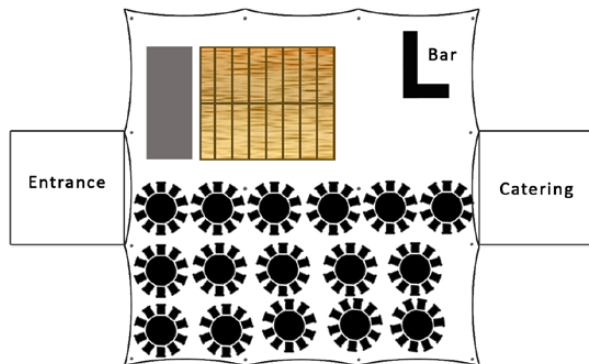

Poleadion

Size:	ID:	Seats:	Standing:
60x60ft (18x18m)	P60	300	450
60x80ft (18x24m)	P80	400	600

Type: Traditional | Colour: White | Modular: No

www.devonpartymarquees.co.uk

The Poleadion is a grand open space, ideal for staging large events. Its superior quality in both design and strength will shield your event from all but the worst of the British weather. With the addition of the Matrix marquee we can create further capacity by adding an entrance porch, bar or catering tent. With uninterrupted sight lines, the Poleadion is our recommended choice for functions with 160-250 seated, dance floor and bar.

P60 (60x60ft or 18x18m)

- Part Seated 160-190*
- Fully Seated 300
- Standing 450

Example layout: Wedding

P60 with 160 guests on 5'6" round tables (10 per table) with 8x20ft stage, 20x24ft dance floor and bar. Attached is a 20x20ft for the Entrance and 20x20ft for Catering (Matrix).

With guy ropes allow 80x110ft or 24x33m for this setup.

P80 (60x80ft or 18x24m)

- Part Seated 200-250*
- Fully Seated 400
- Standing 600

Example layout: Summer Ball

P80 with 220 guests on 5'6" round tables (10 per table) with 8x20ft stage, 20x24ft dance floor and bar. Attached is a 20x20ft for the Entrance and a larger 20x30ft for Catering (Matrix).

With guy ropes allow 80x130ft or 24x40m for this setup.

IKADAN

IKA Floor is a modular interlocking flooring solution that forms a solid base layer to the marquee.

Use Ika Floor on it's own at shows or festivals which are prone to soft and wet ground. Or for weddings and special occasions combine with a new carpet in a colour of your choice, to create that luxurious finish.